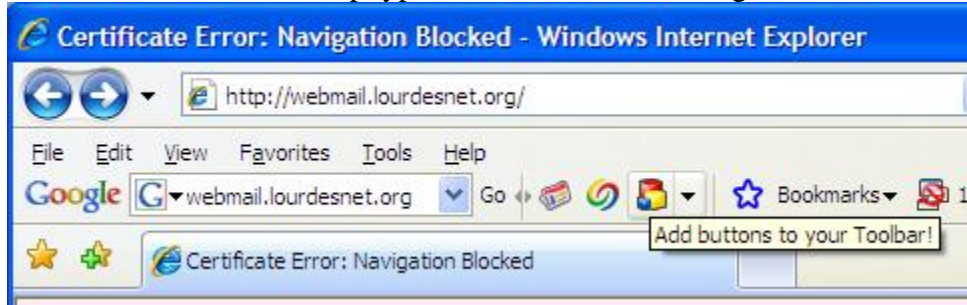

Accessing your LOURDESNET E-Mail via the Web

1. Launch Internet Explorer.
2. In the address bar at the top type: `webmail.lourdesnet.org`

3. Type your ONE domain username in the 'Log On' box and press enter: